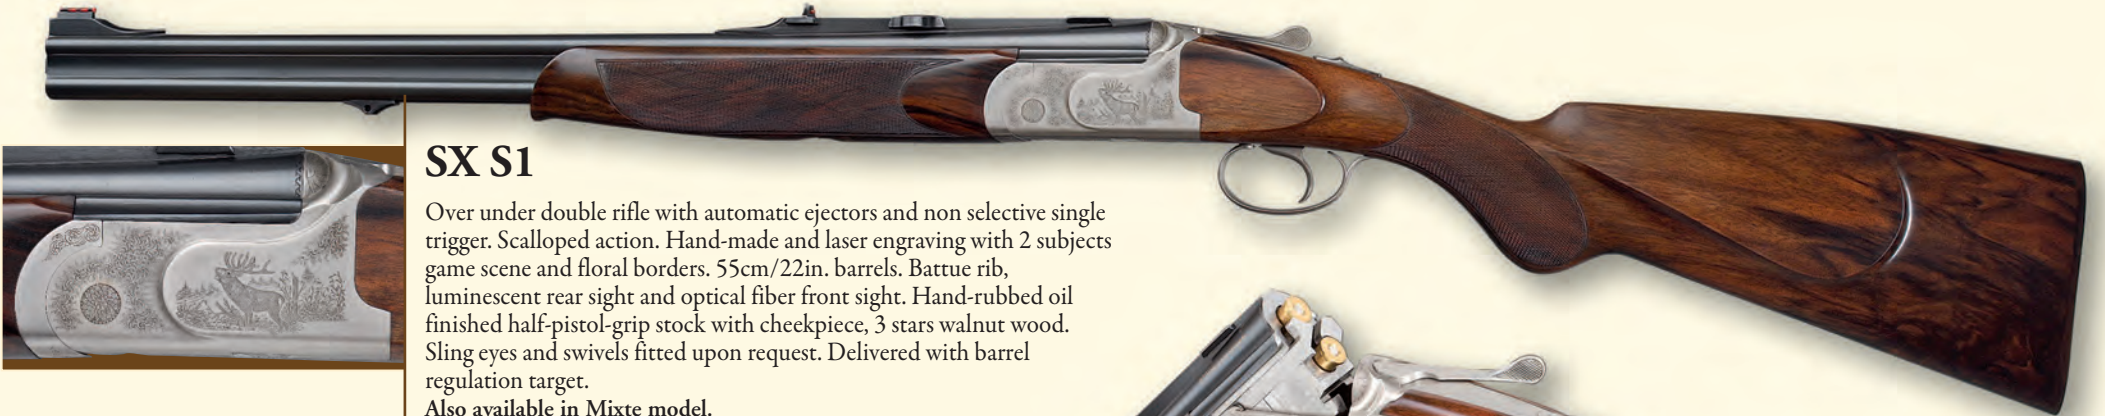

DOUBLE RIFLES OVER UNDERS "SX" RANGE

SX S1

Over under double rifle with automatic ejectors and non selective single trigger. Scalloped action. Hand-made and laser engraving with 2 subjects game scene and floral borders. 55cm/22in. barrels. Battue rib, luminescent rear sight and optical fiber front sight. Hand-rubbed oil finished half-pistol-grip stock with cheekpiece, 3 stars walnut wood. Sling eyes and swivels fitted upon request. Delivered with barrel regulation target.

Also available in Mixte model.
Calibers : 9,3X74R, 8X57JRS only.

SX S1 FAUX-CORPS

Additional to SX S1 model :
- Receiver with side-plates
- Hand-made checkering

Also available in Mixte model.
Calibers : 9,3X74R, 8X57 and 30R Blaser.

Anniversary model